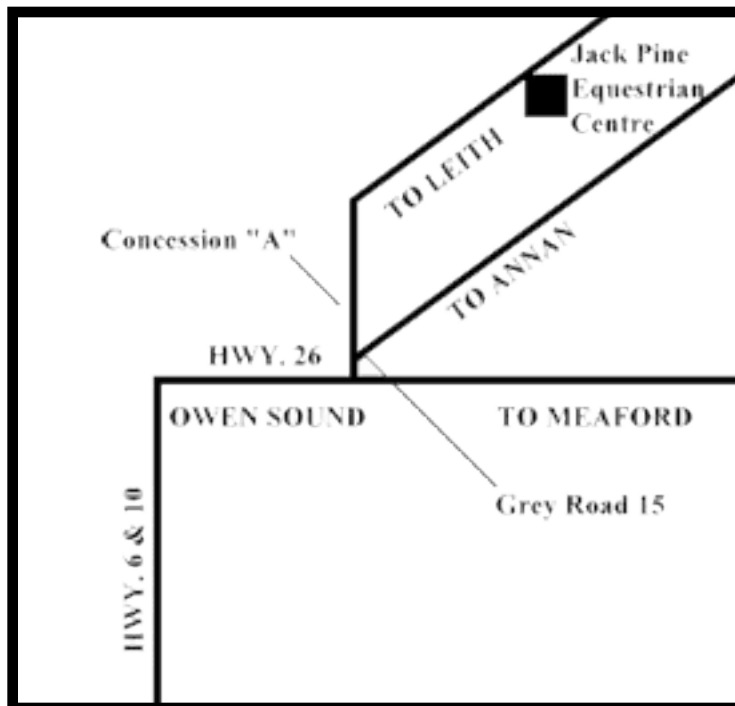

## DIRECTIONS TO JACK PINE EQUESTRIAN CENTRE

Phone: (519) 371 0717

Cell: (519) 372 8703